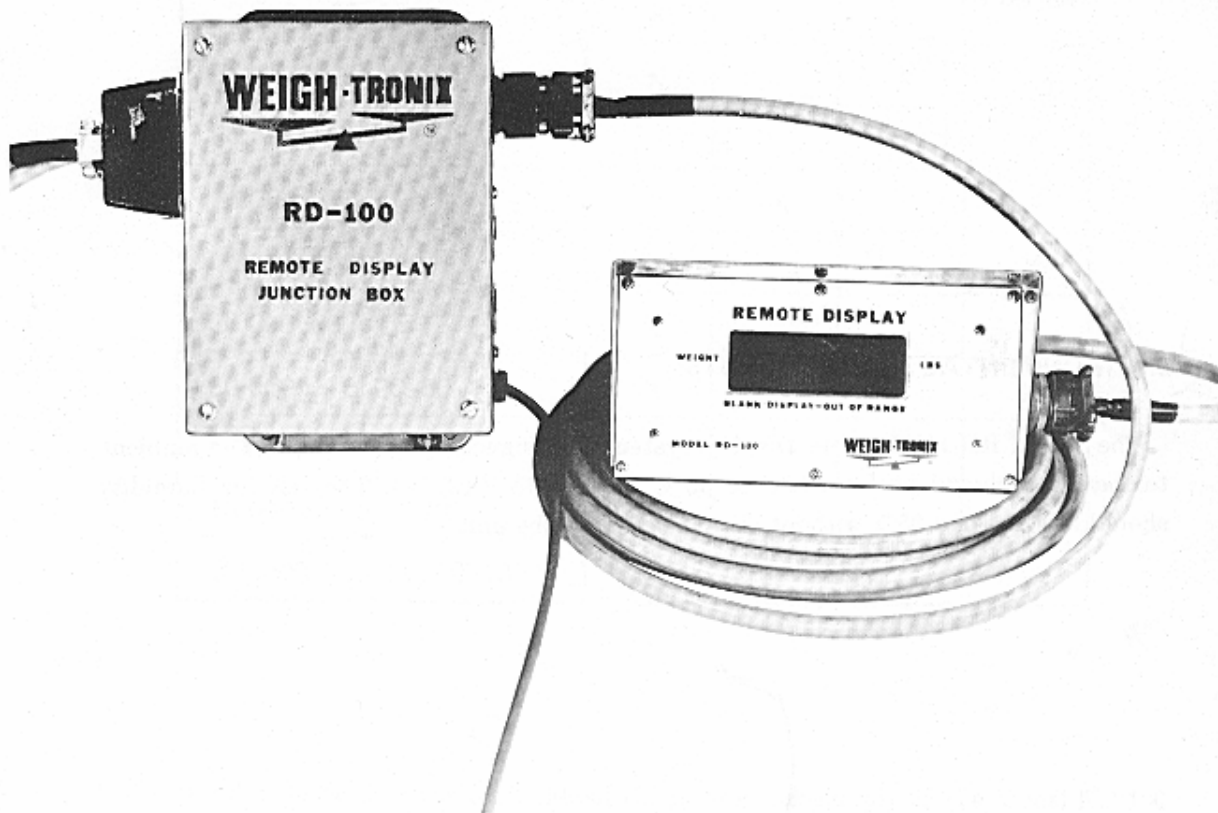

Model RD-100

REMOTE DISPLAY SYSTEM

Instruction Manual

This is a “Table of Contents preview” for quality assurance

The full manual can be found at <http://the-checkout-tech.com/estore/catalog/>

We also offer free downloads, a free keyboard layout designer, cable diagrams, free help and support.